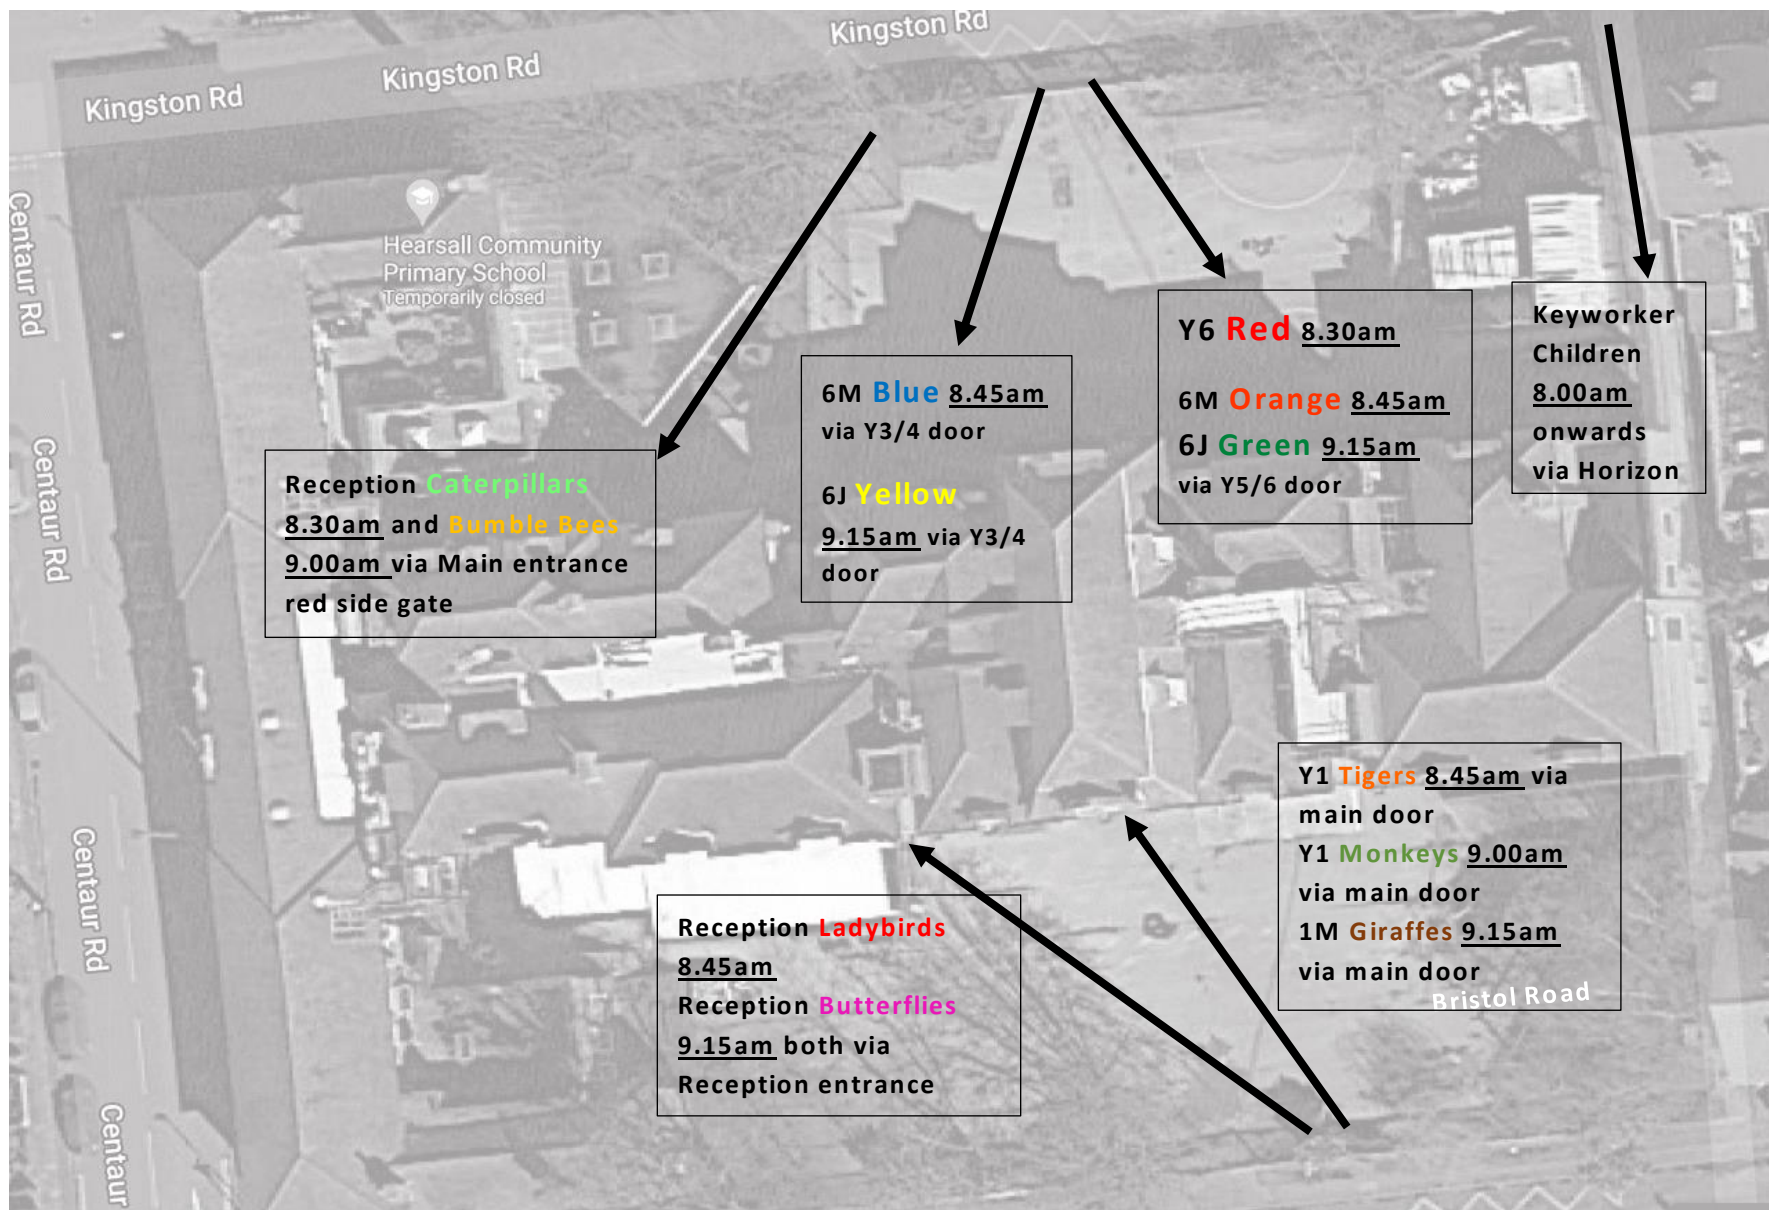

# Hearsall Re-opening Organisation Map

Reminder for Fridays: 8.30am start/11.30am finish; 8.45am start/11.45am finish; 9.00am start/12.00pm finish; 9.15am start/12.15pm finish